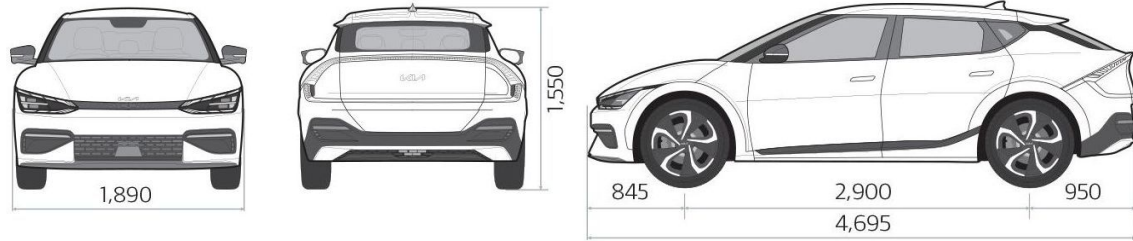

EV6

Quick Links

KIA EV6 PRICES ON 29.06.2022

Model	BODY	Battery capacity kWh	Fuel type	Electric Energy Consumption kWh/100km	PRICE (EUR+VAT) euro
EV6 MY23 GT-Line RWD	2x4	77,4	Electric motor	16,5	61 490
EV6 MY23 GT-Line AWD	4x4	77,4	Electric motor	18,0	64 490
EV6 MY23 GT-Line TX RWD	2x4	77,4	Electric motor	16,5	63 990
EV6 MY23 GT-Line TX AWD	4x4	77,4	Electric motor	18,0	66 990

EV6

Technical Specification

Engine	EV Engine 77,4 kWh RWD	EV Engine 77,4 kWh AWD
Wheel drive	Rear-wheel drive	Four-wheel drive
Fuel type	Electric	Electric
Max power kw	168,1/4600-9200	front 73,9/2800-6200; rear 165,4/4600-9200
Max power	228,6/4600-9200	front 100,5/2800-6200; rear 224,9/4600-9200
Torque	350/-4400	front 255/-2600; rear 350/-4400
Battery Type		
Battery Type	LIPB (Lithium Ion Polymer Battery)	LIPB (Lithium Ion Polymer Battery)
Battery Capacity	77,4	77,4
Max power (kW)	277	277
Nominal Voltage	697	697

EV6

Technical Specification

Battery Type	EV Engine 77,4 kWh RWD	EV Engine 77,4 kWh AWD
Battery Weight	477,1	477,1
Charging		
Electric Energy Consumption	16,5	18,0
Electric Energy Consumption City	11,8	13,8
Charging at home 1x230V	32h 45min	32h 45min
Charging at home (needs charging station) 3x380V 10,5 kW	7h 20 min	7h 20 min
Quick charging at charging station (50kW)	73 min	73 min
Quick charging at charging station (350kW)	18 min	18 min
Dynamics		
Top speed	185	188
0-100 km/h in seconds	7,3	5,2
Driving range	504	484
Driving range City	687	630

EV6

Technical Specification

Dimensions	EV Engine 77,4 kWh RWD	EV Engine 77,4 kWh AWD
Number of doors	5	5
Number of seats	5	5
Overall length	4695	4695
Overall width	1890	1890
Overall height	1550	1550
Wheelbase	2900	2900
Clearance	160	160
Weights & capacities		
Gross vehicle weight	2425	2530
Kerb weight	1910-2000	2015-2105
Max tow weight	1600	1600
Max tow weight without brake	750	750