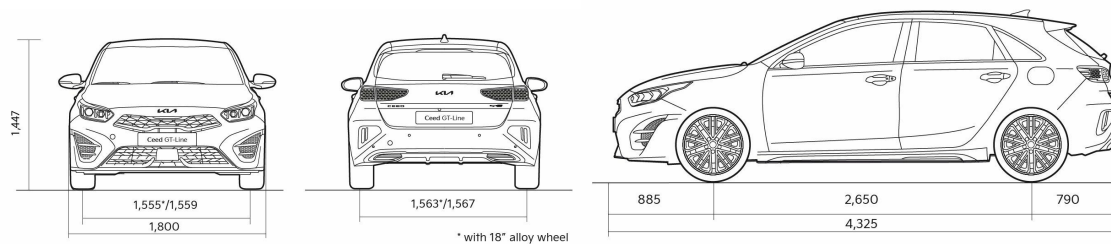

## Technical Specification

Engine	1.0 T-GDI 100hp	1.5 T-GDI 160hp	1.6 CRDi Mild Hybrid (136hp)	1.6 CRDi Mild Hybrid 7DCT (136hp)	1.5 T-GDI 160hp 7DCT
Fuel type	Petrol	Petrol	Diesel	Diesel	Petrol
Engine size	1	1.5	1.6	1.6	1.5
Gearbox	6-Speed Manual T/M	6-Speed Manual T/M	6-Speed Manual T/M	7-Speed Double Clutch TM	7-Speed Double Clutch TM
Wheel drive	FWD	FWD	FWD	FWD	FWD
Max power kw	73,6/4500-6000	117,5/5500	100/4000	100/4000	117,5/5500
Engine capacity	998	1482	1598	1598	1482
Max power hp	100/4500-6000	160/5500	136/4000	136/4000	160/5500
Torque	172/1500-4000	253/1500-3500	280/1500-3000	320/2000-2250	253/1500-3500
Dynamics					
Top speed	183	210	200	200	210
0-100 km/h in seconds	11.8	8.4	9.9	9.9	8.6

## Technical Specification

Dimensions	1.0 T-GDI 100hp	1.5 T-GDI 160hp	1.6 CRDi Mild Hybrid (136hp)	1.6 CRDi Mild Hybrid 7DCT (136hp)	1.5 T-GDI 160hp 7DCT
Number of doors	5	5	5	5	5
Number of seats	5	5	5	5	5
Overall length	4310-4325	4310-4325	4310-4325	4310-4325	4310-4325
Overall width	1800	1800	1800	1800	1800
Overall height	1447-1442	1447-1442	1447-1442	1447-1442	1447-1442
Wheelbase	2650	2650	2650	2650	2650
Weights & capacities					
Max tow weight	1000	1000 (1410*)	1200 (1500*)	1200 (1500*)	1000 (1410*)
Max tow weight without brake	500	500 (600*)	600 (650*)	600 (650*)	500 (600*)
Luggage capacity	395-1291	395-1291	357-1253	357-1253	395-1291