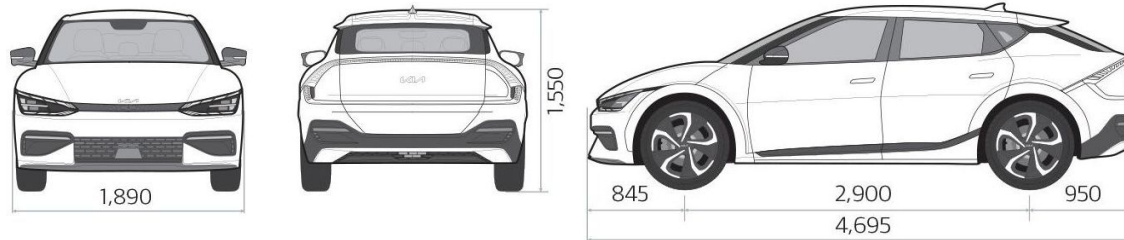

EV6

Quick Links

KIA EV6 PRICES ON 29.06.2022

Model	BODY	Battery capacity kWh	Fuel type	Electric Energy Consumption kWh/100km	PRICE (EUR+VAT) euro
EV6 MY23 GT-Line RWD	2x4	77,4	Electric motor	16,5	61 490
EV6 MY23 GT-Line AWD	4x4	77,4	Electric motor	18,0	64 490
EV6 MY23 GT-Line TX RWD	2x4	77,4	Electric motor	16,5	63 990
EV6 MY23 GT-Line TX AWD	4x4	77,4	Electric motor	18,0	66 990

EV6

Technical Specification

Engine	EV Engine 77,4 kWh RWD	EV Engine 77,4 kWh AWD
Wheel drive	Rear-wheel drive	Four-wheel drive
Fuel type	Electric	Electric
Max power kw	168,1/4600-9200	front 73,9/2800-6200; rear 165,4/4600-9200
Max power	228,6/4600-9200	front 100,5/2800-6200; rear 224,9/4600-9200
Torque	350/-4400	front 255/-2600; rear 350/-4400
Battery Type		
Battery Type	LIPB (Lithium Ion Polymer Battery)	LIPB (Lithium Ion Polymer Battery)
Battery Capacity	77,4	77,4
Max power (kW)	277	277
Nominal Voltage	697	697

EV6

Technical Specification

Battery Type	EV Engine 77,4 kWh RWD	EV Engine 77,4 kWh AWD
Battery Weight	477,1	477,1
Charging		
Electric Energy Consumption	16,5	18,0
Electric Energy Consumption City	11,8	13,8
Charging at home 1x230V	32h 45min	32h 45min
Charging at home (needs charging station) 3x380V 10,5 kW	7h 20 min	7h 20 min
Quick charging at charging station (50kW)	73 min	73 min
Quick charging at charging station (350kW)	18 min	18 min
Dynamics		
Top speed	185	188
0-100 km/h in seconds	7,3	5,2
Driving range	504	484
Driving range City	687	630

EV6

Technical Specification

Dimensions	EV Engine 77,4 kWh RWD	EV Engine 77,4 kWh AWD
Number of doors	5	5
Number of seats	5	5
Overall length	4695	4695
Overall width	1890	1890
Overall height	1550	1550
Wheelbase	2900	2900
Clearance	160	160
Weights & capacities		
Gross vehicle weight	2425	2530
Kerb weight	1910-2000	2015-2105
Max tow weight	1600	1600
Max tow weight without brake	750	750