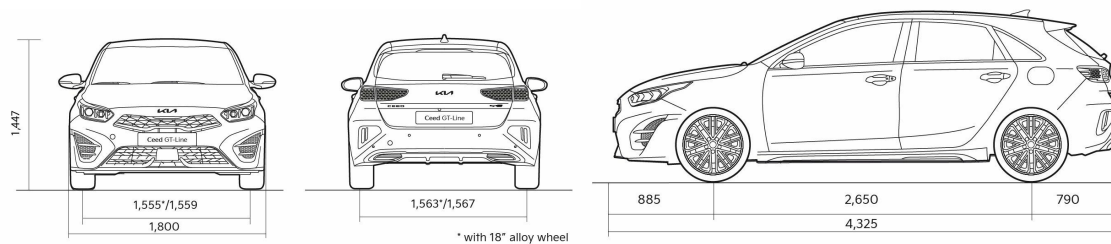

CEED

Technical Specification

Engine	1.0 T-GDI 100hp	1.5 T-GDI 160hp	1.6 CRDi Mild Hybrid (136hp)	1.6 CRDi Mild Hybrid 7DCT (136hp)	1.5 T-GDI 160hp 7DCT
Fuel type	Petrol	Petrol	Diesel	Diesel	Petrol
Engine size	1	1.5	1.6	1.6	1.5
Gearbox	6-Speed Manual T/M	6-Speed Manual T/M	6-Speed Manual T/M	7-Speed Double Clutch TM	7-Speed Double Clutch TM
Wheel drive	FWD	FWD	FWD	FWD	FWD
Max power kw	73,6/4500-6000	117,5/5500	100/4000	100/4000	117,5/5500
Engine capacity	998	1482	1598	1598	1482
Max power hp	100/4500-6000	160/5500	136/4000	136/4000	160/5500
Torque	172/1500-4000	253/1500-3500	280/1500-3000	320/2000-2250	253/1500-3500
Dynamics					
Top speed	183	210	200	200	210
0-100 km/h in seconds	11.8	8.4	9.9	9.9	8.6

CEED

Technical Specification

Dimensions	1.0 T-GDI 100hp	1.5 T-GDI 160hp	1.6 CRDi Mild Hybrid (136hp)	1.6 CRDi Mild Hybrid 7DCT (136hp)	1.5 T-GDI 160hp 7DCT
Number of doors	5	5	5	5	5
Number of seats	5	5	5	5	5
Overall length	4310-4325	4310-4325	4310-4325	4310-4325	4310-4325
Overall width	1800	1800	1800	1800	1800
Overall height	1447-1442	1447-1442	1447-1442	1447-1442	1447-1442
Wheelbase	2650	2650	2650	2650	2650
Weights & capacities					
Max tow weight	1000	1000 (1410*)	1200 (1500*)	1200 (1500*)	1000 (1410*)
Max tow weight without brake	500	500 (600*)	600 (650*)	600 (650*)	500 (600*)
Luggage capacity	395-1291	395-1291	357-1253	357-1253	395-1291