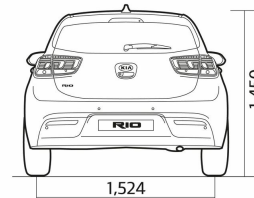

RIO

Quick Links

KIA RIO PRICES ON 29.06.2022

Model	Gearbox	Fuel consumption combined	CO ₂ - emissions (g/km)	PRICE (EUR+VAT) euro
1,2 DPI LX Plus	Manual	5,21-6,00	118-136	14 990
1,0 T-GDI (100hp) LX Plus 7DCT	Automatic	5,28-5,77	120-131	17 990
1,0 T-GDI (100 hp) EX	Manual	5,20-5,68	118-129	18 490
1,0 T-GDI (100hp) EX 7DCT	Automatic			19 990

Model price disclaimer

RIO

Technical Specification

Engine	1,2 DPI 84 hp	1,0 T-GDI 100 hp	1,0 T-GDI 100 hp 7DCT
Gearbox	5-Speed Manual T/M	6-Speed Manual T/M	7-Speed Double Clutch TM
Fuel type	Petrol	Petrol	Petrol
Engine size	1,2	1,0	1,0
Engine capacity	1197	998	998
Max power kw	61,8 / 6000	73,6 / 4500-6000	73,6 / 4500-6000
Max power	84 / 6000	100 / 4500-6000	100 / 4500-6000
Torque	117,7 / 4200	172 / 1500-4000	172 / 1500-4000
Emission regulation	Euro-6d	Euro-6d	Euro-6d
Dynamics			
Top speed	173	188	185

Model tech data disclaimer

RIO

Technical Specification

Dynamics	1,2 DPI 84 hp	1,0 T-GDI 100 hp	1,0 T-GDI 100 hp 7DCT
0-100 km/h in seconds	13,1	10,4	11,4
Fuel consumption (l/100 km)			
Fuel consumption combined	4,85-5,16	4,46-4,90	4,46-4,77
CO ₂ emissions	111-118	102-112	102-109
Fuel consumption combined (WLTP)	5,21-6,00	5,20-5,68	5,28-5,77
CO ₂ emissions (WLTP)	118-136	118-129	120-131
Dimensions			
Number of doors	5	5	5
Number of seats	5	5	5
Overall length	4065	4065	4065

Model tech data disclaimer

RIO

Technical Specification

Dimensions	1,2 DPI 84 hp	1,0 T-GDI 100 hp	1,0 T-GDI 100 hp 7DCT
Overall width	1725	1725	1725
Overall height	1450	1450	1450
Wheelbase	2580	2580	2580
Clearance	140	140	140
Weights & capacities			
Gross vehicle weight	1570	1620	1650
Kerb weight	1045-1143	1100-1198	1125-1223
Max tow weight	910	900	900
Max tow weight without brake	450	450	450
Fuel tank capacity	45	45	45