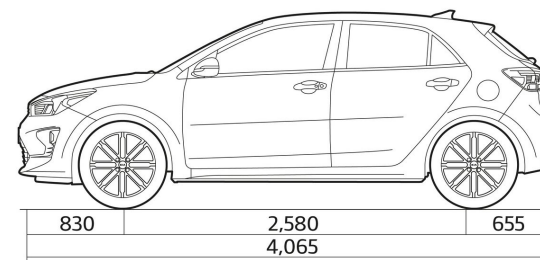

RIO

Quick Links

KIA RIO PRICES ON 29.06.2022

Model	Gearbox	Fuel consumption combined	CO ₂ - emissions (g/km)	PRICE (EUR+VAT) euro
1,2 DPI LX Plus	Manual	5,21-6,00	118-136	14 990
1,0 T-GDI (100hp) LX Plus 7DCT	Automatic	5,28-5,77	120-131	17 990
1,0 T-GDI (100 hp) EX	Manual	5,20-5,68	118-129	18 490
1,0 T-GDI (100hp) EX 7DCT	Automatic			19 990

Model price disclaimer

RIO

Technical Specification

Engine	1,2 DPI 84 hp	1,0 T-GDI 100 hp	1,0 T-GDI 100 hp 7DCT
Gearbox	5-Speed Manual T/M	6-Speed Manual T/M	7-Speed Double Clutch TM
Fuel type	Petrol	Petrol	Petrol
Engine size	1,2	1,0	1,0
Engine capacity	1197	998	998
Max power kw	61,8 / 6000	73,6 / 4500-6000	73,6 / 4500-6000
Max power	84 / 6000	100 / 4500-6000	100 / 4500-6000
Torque	117,7 / 4200	172 / 1500-4000	172 / 1500-4000
Emission regulation	Euro-6d	Euro-6d	Euro-6d
Dynamics			
Top speed	173	188	185

Model tech data disclaimer

RIO

Technical Specification

Dynamics	1,2 DPI 84 hp	1,0 T-GDI 100 hp	1,0 T-GDI 100 hp 7DCT
0-100 km/h in seconds	13,1	10,4	11,4
Fuel consumption (l/100 km)			
Fuel consumption combined	4,85-5,16	4,46-4,90	4,46-4,77
CO ₂ emissions	111-118	102-112	102-109
Fuel consumption combined (WLTP)	5,21-6,00	5,20-5,68	5,28-5,77
CO ₂ emissions (WLTP)	118-136	118-129	120-131
Dimensions			
Number of doors	5	5	5
Number of seats	5	5	5
Overall length	4065	4065	4065

Model tech data disclaimer

RIO

Technical Specification

Dimensions	1,2 DPI 84 hp	1,0 T-GDI 100 hp	1,0 T-GDI 100 hp 7DCT
Overall width	1725	1725	1725
Overall height	1450	1450	1450
Wheelbase	2580	2580	2580
Clearance	140	140	140
Weights & capacities			
Gross vehicle weight	1570	1620	1650
Kerb weight	1045-1143	1100-1198	1125-1223
Max tow weight	910	900	900
Max tow weight without brake	450	450	450
Fuel tank capacity	45	45	45