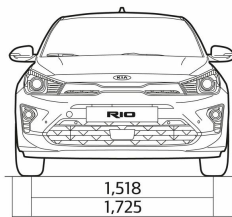

RIO

Quick Links

KIA RIO PRICES ON 29.06.2022

Model	Gearbox	Fuel consumption combined	CO ₂ - emissions (g/km)	PRICE (EUR+VAT) euro
1,2 DPI LX Plus	Manual	5,21-6,00	118-136	14 990
1,0 T-GDI (100hp) LX Plus 7DCT	Automatic	5,28-5,77	120-131	17 990
1,0 T-GDI (100 hp) EX	Manual	5,20-5,68	118-129	18 490
1,0 T-GDI (100hp) EX 7DCT	Automatic			19 990

Model price disclaimer

RIO

Technical Specification

Engine	1,2 DPI 84 hp	1,0 T-GDI 100 hp	1,0 T-GDI 100 hp 7DCT
Gearbox	5-Speed Manual T/M	6-Speed Manual T/M	7-Speed Double Clutch TM
Fuel type	Petrol	Petrol	Petrol
Engine size	1,2	1,0	1,0
Engine capacity	1197	998	998
Max power kw	61,8 / 6000	73,6 / 4500-6000	73,6 / 4500-6000
Max power	84 / 6000	100 / 4500-6000	100 / 4500-6000
Torque	117,7 / 4200	172 / 1500-4000	172 / 1500-4000
Emission regulation	Euro-6d	Euro-6d	Euro-6d
Dynamics			
Top speed	173	188	185

Model tech data disclaimer

RIO

Technical Specification

Dynamics	1,2 DPI 84 hp	1,0 T-GDI 100 hp	1,0 T-GDI 100 hp 7DCT
0-100 km/h in seconds	13,1	10,4	11,4
Fuel consumption (l/100 km)			
Fuel consumption combined	4,85-5,16	4,46-4,90	4,46-4,77
CO ₂ emissions	111-118	102-112	102-109
Fuel consumption combined (WLTP)	5,21-6,00	5,20-5,68	5,28-5,77
CO ₂ emissions (WLTP)	118-136	118-129	120-131
Dimensions			
Number of doors	5	5	5
Number of seats	5	5	5
Overall length	4065	4065	4065

Model tech data disclaimer

RIO

Technical Specification

Dimensions	1,2 DPI 84 hp	1,0 T-GDI 100 hp	1,0 T-GDI 100 hp 7DCT
Overall width	1725	1725	1725
Overall height	1450	1450	1450
Wheelbase	2580	2580	2580
Clearance	140	140	140
Weights & capacities			
Gross vehicle weight	1570	1620	1650
Kerb weight	1045-1143	1100-1198	1125-1223
Max tow weight	910	900	900
Max tow weight without brake	450	450	450
Fuel tank capacity	45	45	45